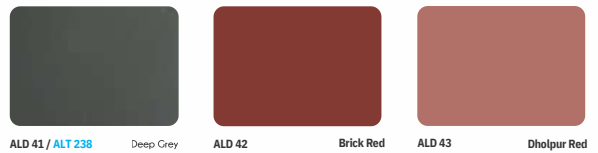

ALD 07 / ALT 208 Blue Silver    ALD 08 / ALT 236 Super Gold    ALD 09 / ALT 211 Magic Gold

ALD 10 Wine Metallic    ALD 17 Lilac Silver    ALT 206 Jade Silver

ALT 234 Pearl Copper

● COLOR ALSO AVAILABLE IN A-FCTOR SERIES  
● COLOR ALSO AVAILABLE IN PLUS (0.30) SERIES

## SOLID Series

		
ALD 21 / ALT 221 ● Pure White	ALD 22 / ALT 222 ● Off White	ALD 23 / ALT 223 ● Postal Red
		
ALD 24 / ALT 235 Choco Brown	ALD 25 / ALT 229 Navy Blue	ALD 26 / ALT 225 Sea Blue
		
ALD 27 / ALT 239 Orange	ALD 28 / ALT 227 Emerald Green	ALD 29 / ALT 228 Lemon Yellow
		
ALD 30 Traffic Yellow	ALD 31 / ALT 230 ● Coal Black	ALD 32 Lilac
		
ALD 33 Samsung Blue	ALT 224 ● HPCL Blue	ALD 39 Byjus Purple

● COLOR ALSO AVAILABLE IN PLUS (650) SERIES

● COLOR ALSO AVAILABLE IN ASTOR SERIES

ALT 237 Burgandy ALT 241 Refreshing Green

ALD 41 / ALT 238 Deep Grey ALD 42 Brick Red ALD 43 Dholpur Red

## GLOSSY Series

ALD 15 / ALT 231 ● Glossy White ALD 16 / ALT 216 Glossy Red ALD 38 Glossy Pink  
ALD 36 / ALT 232 Glossy Black ALD 40 / ALT 240 Glossy Orange